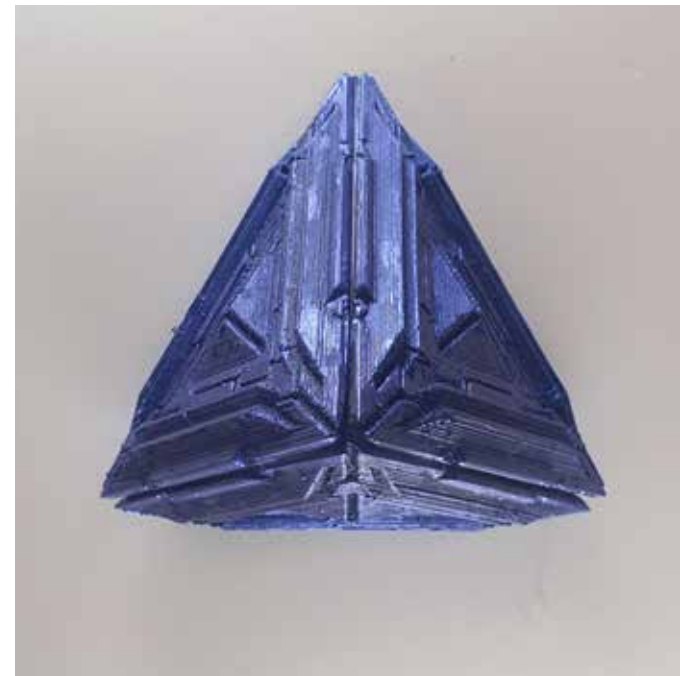

PORTFOLIO

CHRISTIAN SCHWALLER

info@3cxs.ch

www.3cxs.ch

- ATELIER -

SMALL BLUE
TETRAHEDRON

3d Print / Coated PLA

7 x 7 x 6 CM

Edition of 5

BLACK TETRAHEDRON

3d Print / PLA

17 x 16 x 16 CM

Edition of 3

ARTEFAKT II
Triangulation of a Starsystem

Stone - Basalt
9 x 14 x 3 CM

FIGURINE ARRAY
ANDROMEDA CLASS