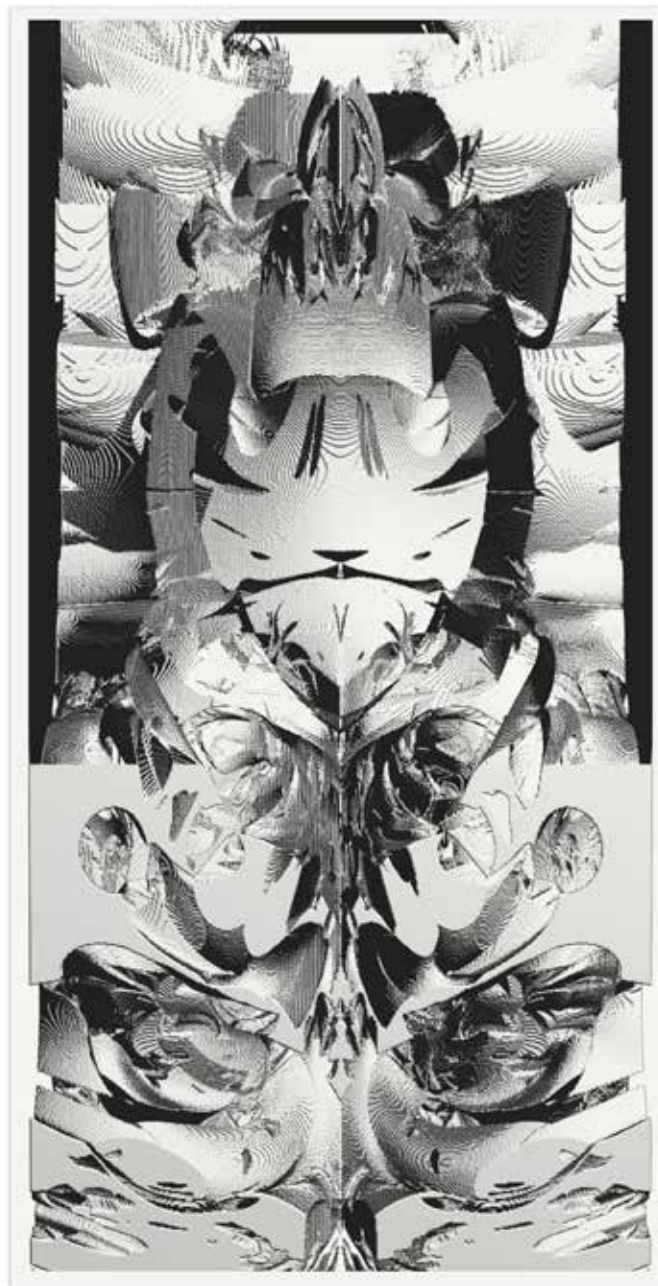

Digital Print / Framed
47 x 63 CM

Edition of 3

FRACTAL SPACE
Tableau Square I - IV

Digital Print on Canvas
100 x 100 CM

Edition of 3

FRACTAL SPACE
Tableau Portrait

Digital Print on Canvas
140 x 71 CM

Edition of 3

FIGURE PORTRAIT

Digital Print / Framed
47 x 63 CM

Edition of 3

DRAWINGS CLOUD

Charcoal on Paper /
Framed
66 x 47 CM

DRAWINGS SKETCHBOOK

DIGITAL SKETCHBOOK